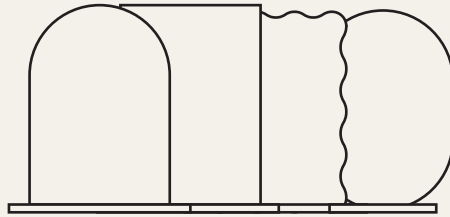

table numbers

Option One Acrylic Hire*

150mm x 20mm
Arch, Rectangle, Oval, Wiggle,

$15 Each

**ONLY AVAILABLE TO
OUR NEWCASTLE/
HUNTER VALLEY COUPLES*

*Must be returned to us after
event as item is only for HIRE.*

*Please get in touch for more
information on the shapes
and colours we have
available in our inventory.*

Comes with base to freestand.

Option Two Cardstock Purchase

180mm x 120mm
Only available as a rectangle.

*Paper ranges in thickness
from 250gsm to 350gsm.*

*See page at front of booklet
for different colours available*

*Standard Rectangle: $15 each
Hand Torn Rectangle: $20 each*

Option Three Fabric Purchase

300mm x 1000mm

*Made from white textured
fabric with hand frayed edges
to drape over edge of table*

$30 each

/

Notes:

Offering options for different price points. If you are wanting your signage to match your stationery perfectly then the cardstock option uses the same paper swatches listed at the start of this booklet.

The acrylic hire option is only available to couples in the Newcastle area as the item is for lend only.

Prices include GST.